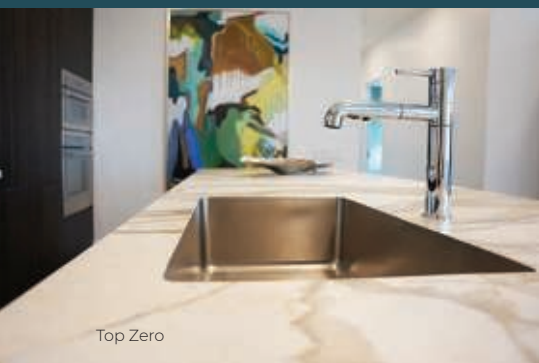

SINKS **TOP ZERO & KRAUS**

TOP ZERO & KRAUS

SINKS

TOP ZERO

Don't sacrifice design for performance! Top Zero stainless steel sinks are attached flush to the countertop surface for a sleek, vanishing-edge appearance. With its patented design, this is the only true rimless flush-mount sink on the market.

Top Zero sinks seamlessly eliminate the trouble gap between the countertop and the sink, creating one less place to continuously maintain and keep clean in the kitchen.

Top Zero

SEAMLESS EDGE 18-GAUGE
STAINLESS STEEL SINK

Amsterdam

Design features

Bowl Depth: 9"

Finish: Soft Satin Finish

Sink Dimensions

23 ½" x 15 ½" x 9"

DEEP STAINLESS STEEL
FLUSH MOUNT SINK BOWL

Lecce

Bowl: 21" x 16"

Bowl Depth: 10"

KRAUS

The KRAUS, faceted stainless steel sinks are designed for convenience, offering easy installation for a remodel or new construction. Complete with mounting decks that create a beautifully finished look, these sinks can be mounted over any kind of kitchen counter for maximum design flexibility.