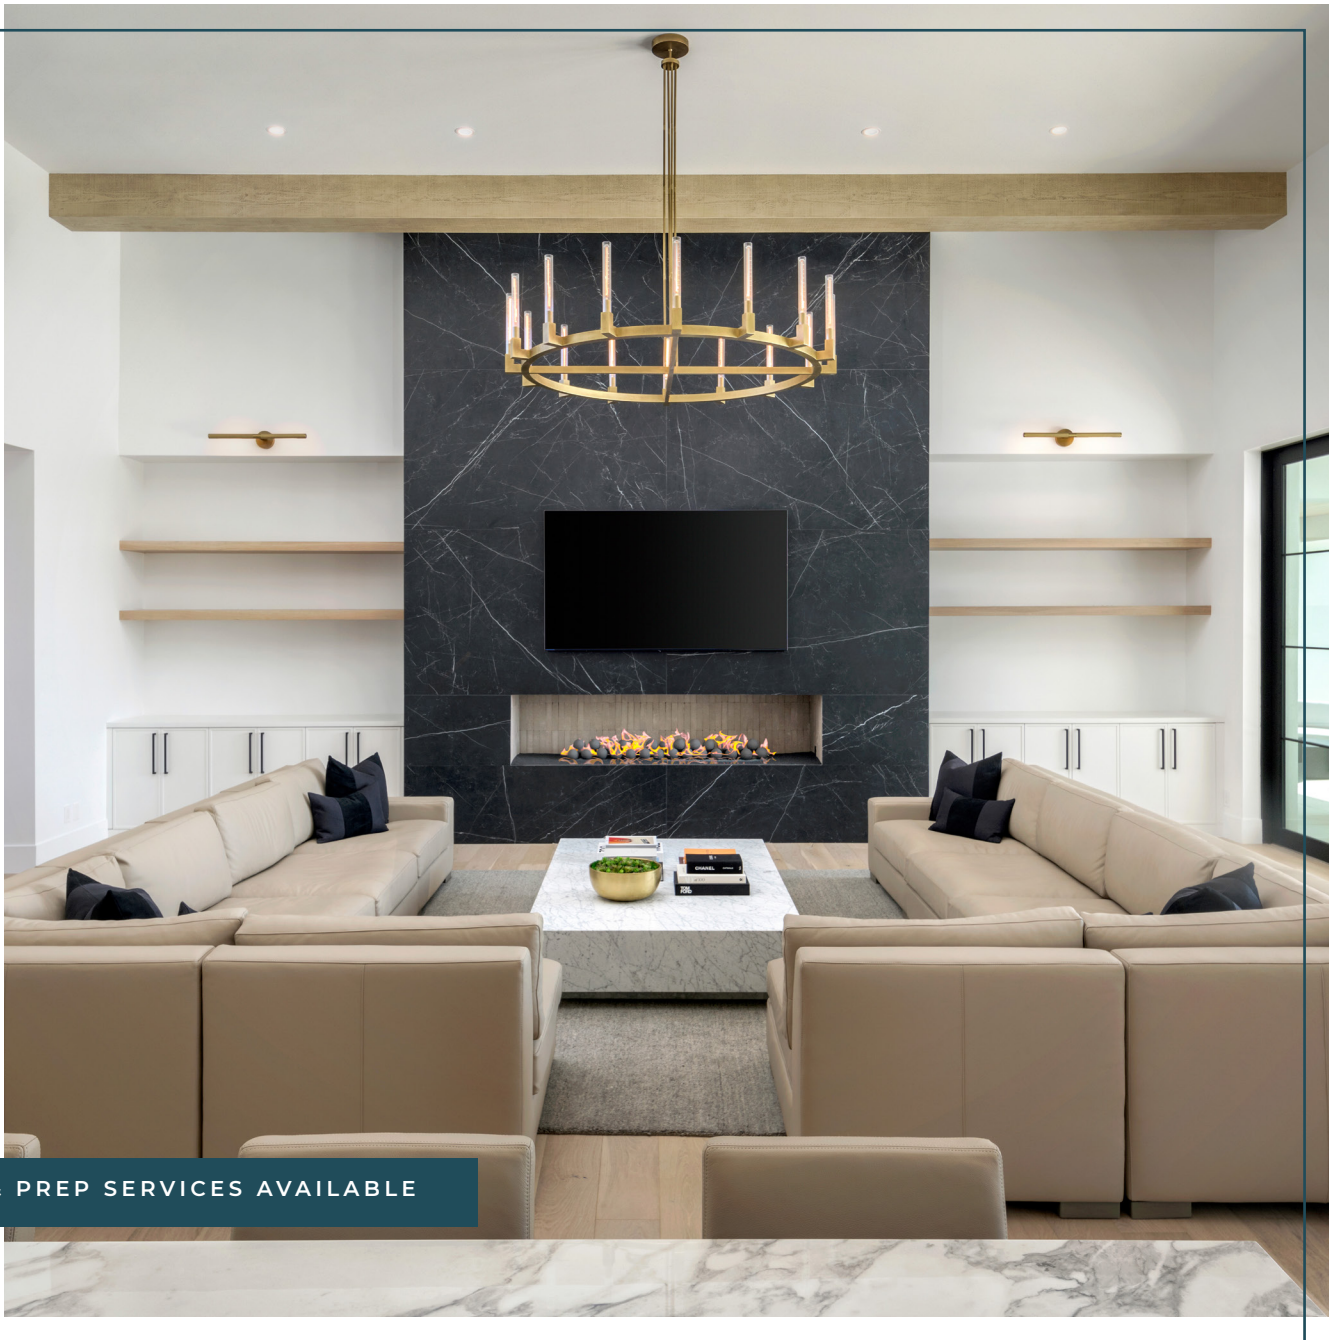

FIREPLACES

DEMO & PREP SERVICES AVAILABLE

HEAT RESISTANT

Large-format porcelain, sintered stone, and ultra-compact surfaces withstand high temperatures without warping or cracking, ensuring safety and longevity.

DESIGN AESTHETICS

Large-format porcelain slabs (63"x126") provide a seamless, elegant look with various colors and textures to suit any style.

LIGHTWEIGHT

Despite their size, they are easy to handle and install, reducing the risk of damage during installation.

OVERLAY OPTION

You can update your fireplace by overlaying large-format porcelain and sintered stone without the need for complete tile removal. No demo needed.

START YOUR
FIREPLACE
PROJECT