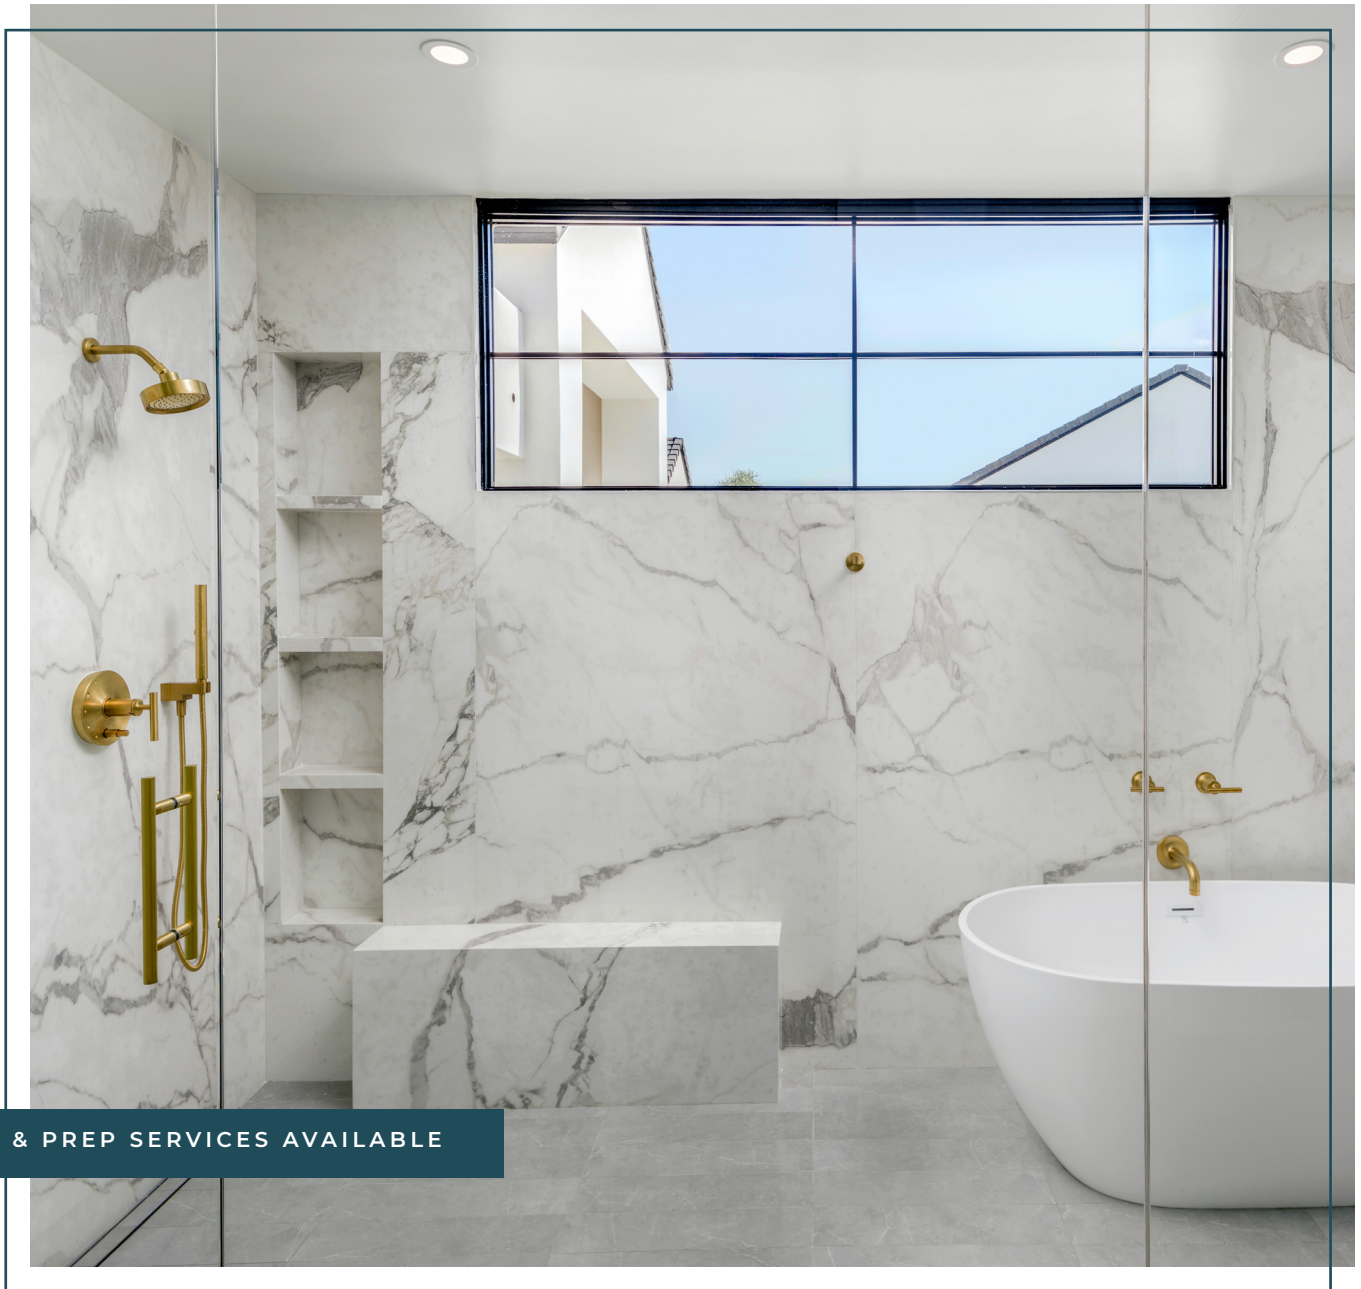

SHOWERS

DEMO & PREP SERVICES AVAILABLE

EASY MAINTENANCE

Large-format porcelain, sintered stone, and ultra-compact surfaces are water resistant and non-porous. They will not harbor bacteria, mold, or mildew, making them ideal for environments where cleanliness is essential. No sealants are required.

FEWER GROUT LINES

appearance with the illusion of a continuous surface, make your bathroom feel more spacious and open.

DURABILITY

These materials are known for their exceptional strength and resistance to wear and tear. They can withstand the rigors of daily use and retain their appearance and functionality over time.

DESIGN VERSATILITY

The wide range of colors, patterns, and textures available allowing you to create a shower space that suits your personal style and complements the overall bathroom design. We also provide matching vanities, benches, niches, and flooring.

START YOUR
SHOWER & BATH
PROJECTS

MATERIAL, FABRICATION & INSTALLATION

Moderno Porcelain Works specializes in the fabrication and installation of ultra-luxe large-format porcelain, sintered stone, and ultra-compact slabs (63"x126") in residential and commercial markets.